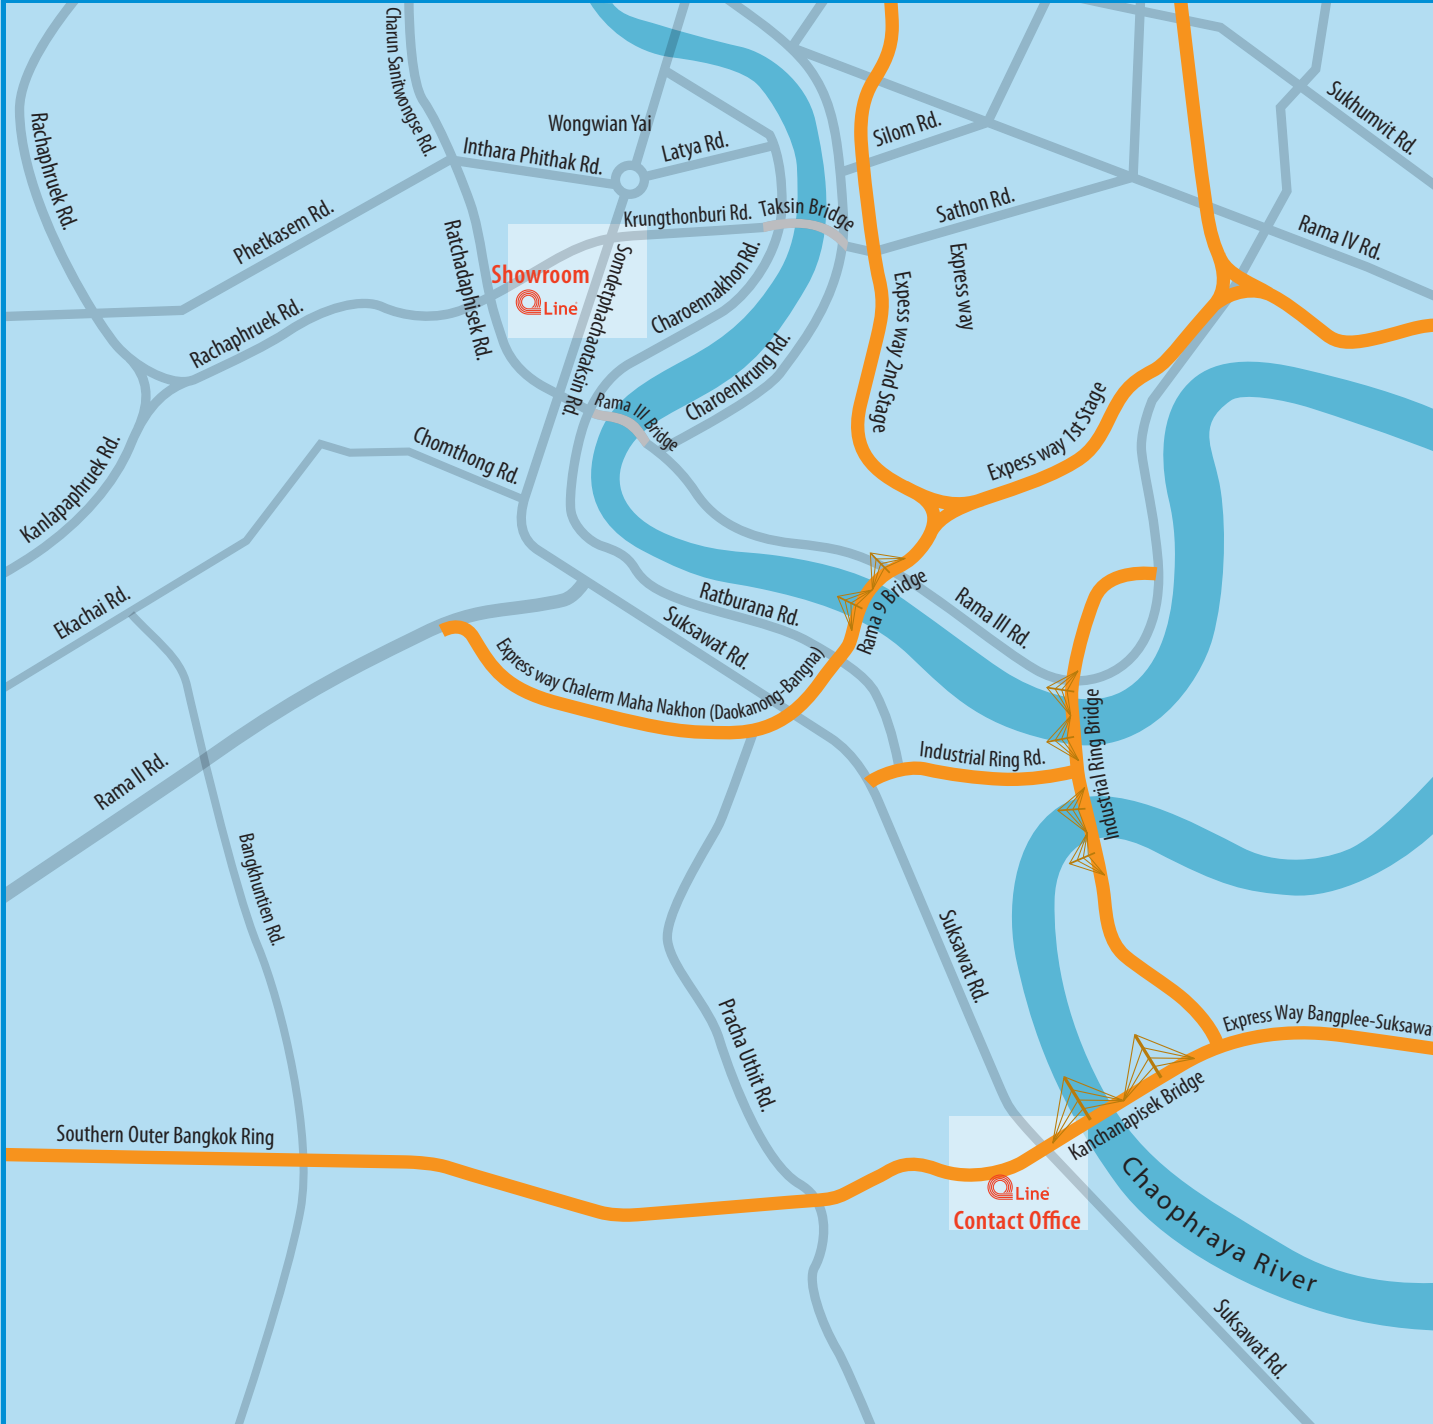

# Q Line Map

Q Line by CHAROEN SOMPRASONG CO., LTD.

**Showroom : Q Line Building**  
 56/15, Front of Soi 12/1, Somdej Phrachao Taksin Road,  
 Bukkaloo, Thonburi, Bangkok 10600 THAILAND  
 Tel : (662) 890-5919 Fax : (662) 890-5511